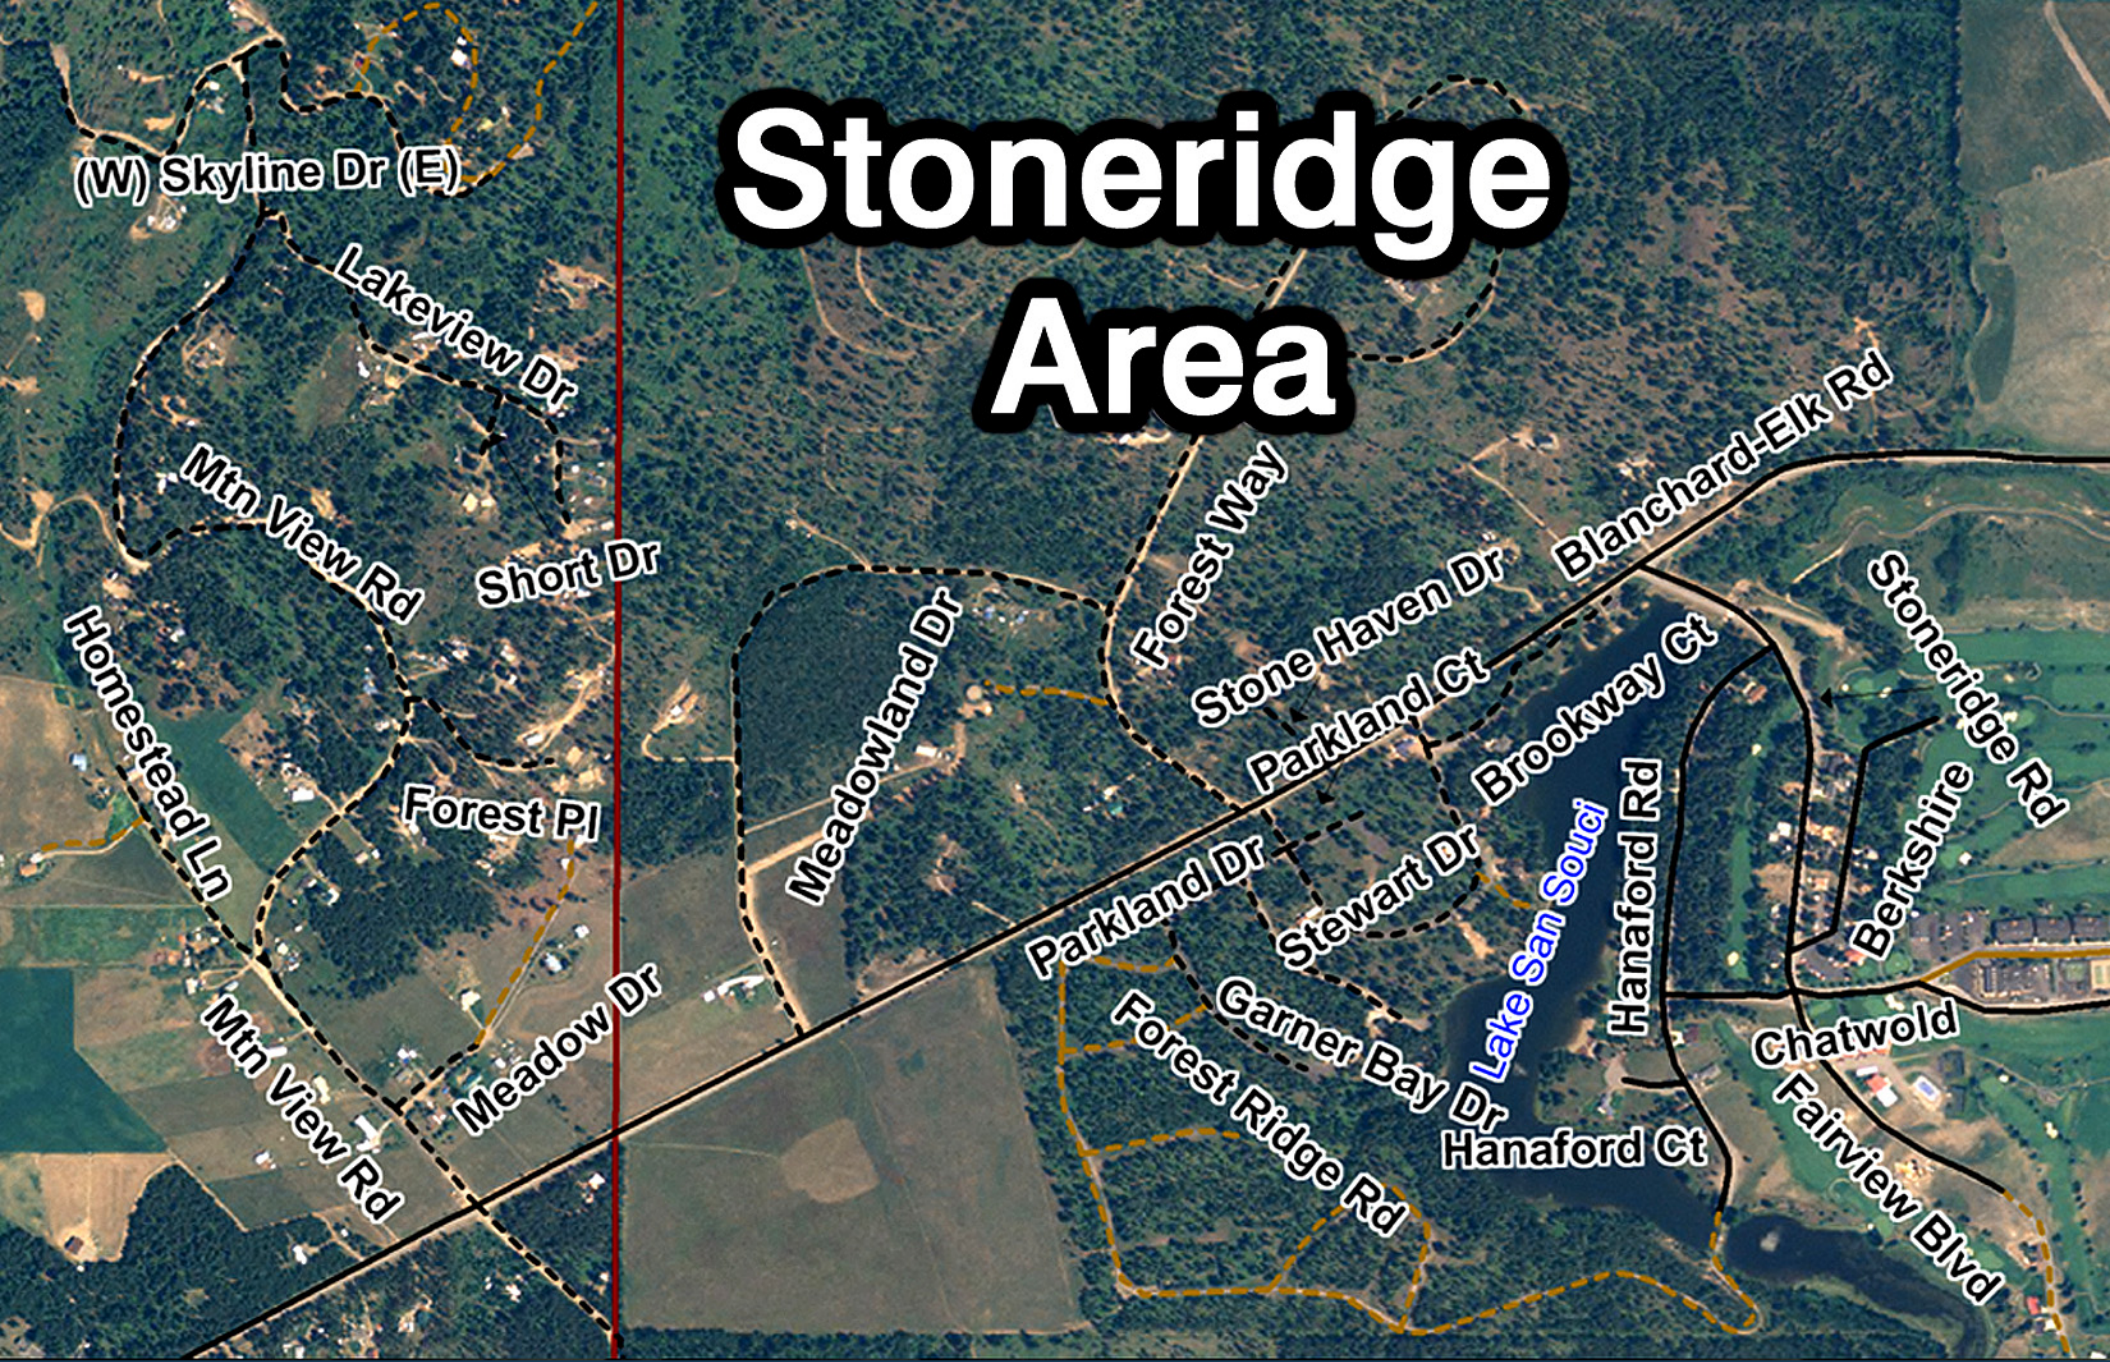

# Stoneridge Area

(W) Skyline Dr (E)

Lakeview Dr

Mtn View Rd

Short Dr

Homestead Ln

Forest Pl

Mtn View Rd

Meadow Dr

Meadowland Dr

Forest Way

Stone Haven Dr

Blanchard-Elk Rd

Parkland Ct

Parkland Dr

Stewart Dr

Brookway Ct

Garner Bay Dr

Forest Ridge Rd

Hanaford Ct

Hanaford Rd

Stoneridge Rd

Berkshire

Chatwold

Fairview Blvd

Lake San Souci